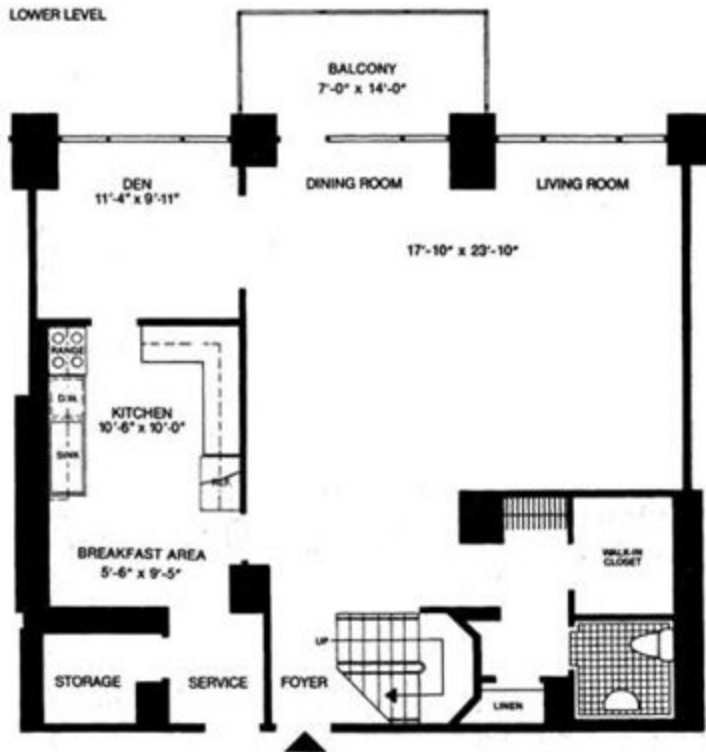

PLAN E

2366 sq. ft.

Duplex three bedroom and den
One and a half baths
Alternate floors

All dimensions approximate. Measurements are made from facing wall to facing wall.