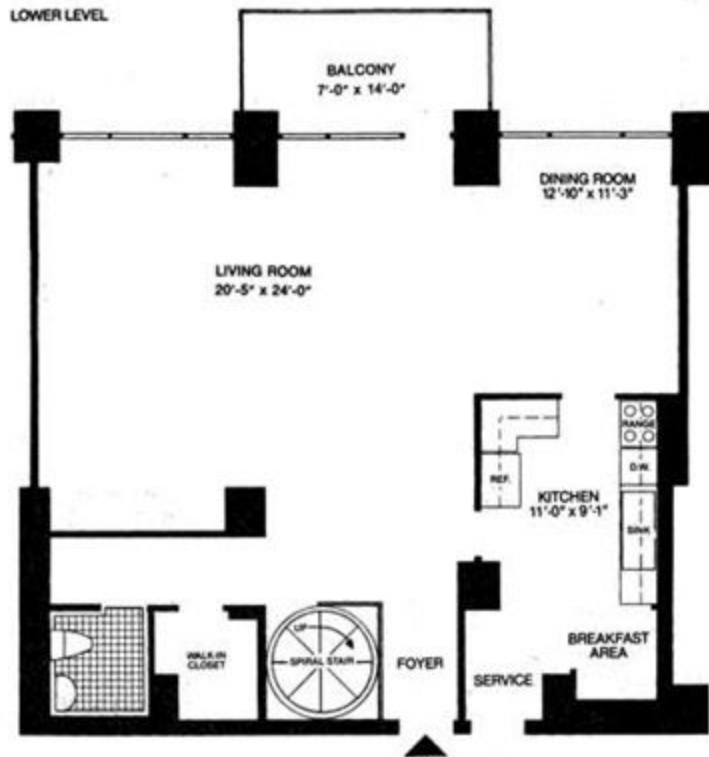

PLAN F

2340 sq. ft.

Duplex two bedroom and den
Two and a half baths
Alternate floors

All dimensions approximate. Measurements are made from facing wall to facing wall.