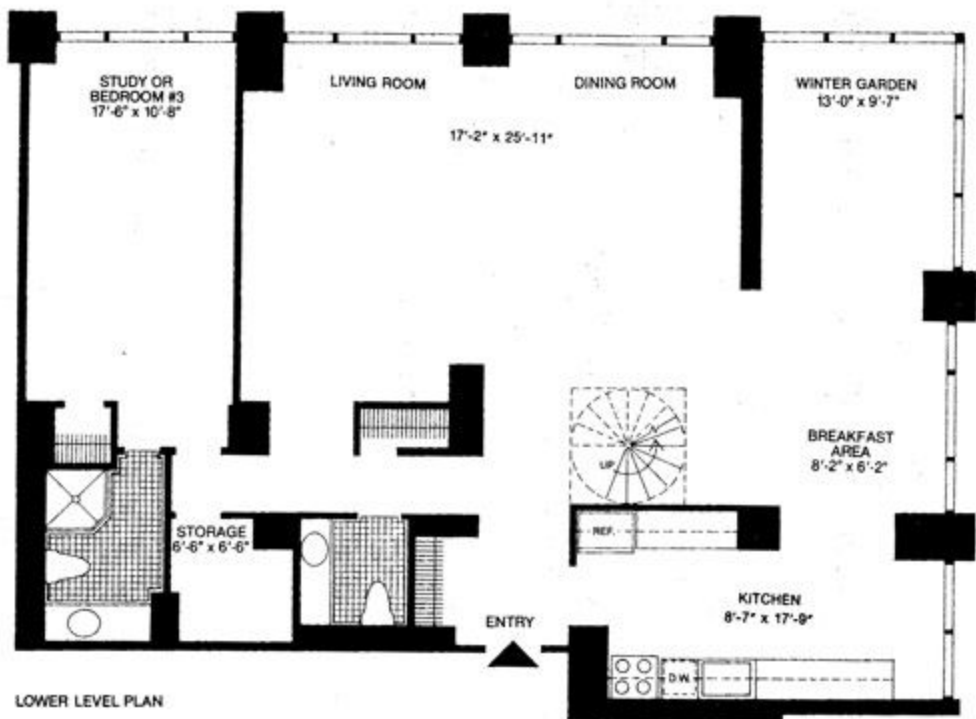

SKYHOUSE

3116 sq. ft.

Duplex three bedroom and skyview room
four and a half baths
Even floors, 22—30

All dimensions approximate. Measurements are made from facing wall to facing wall.