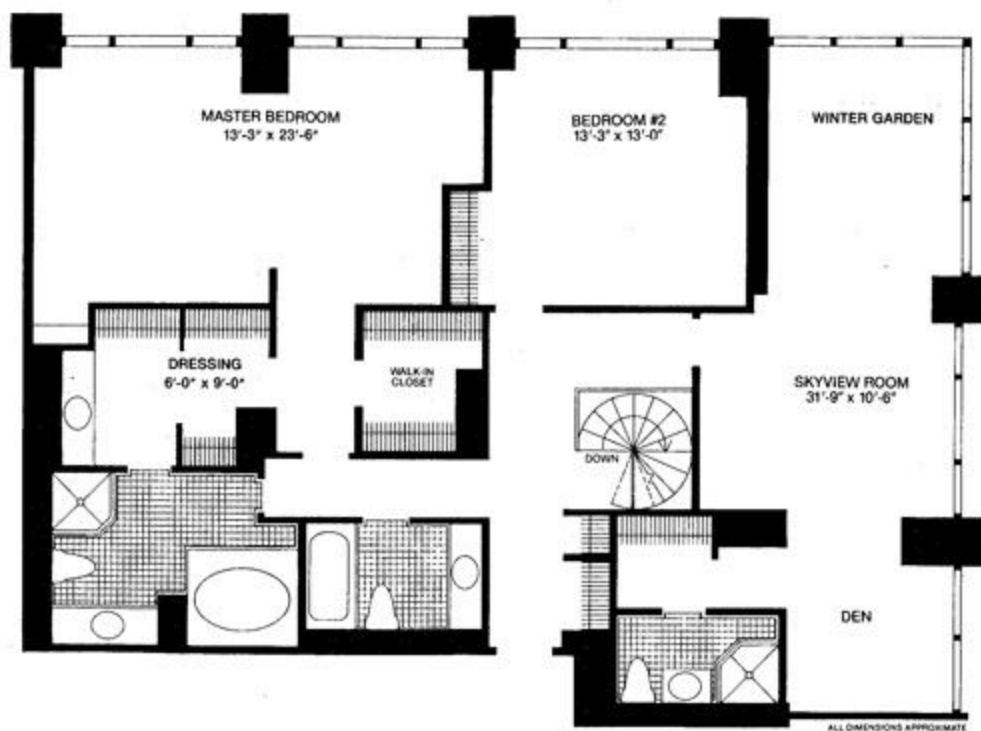

SKYHOUSE 2

3116 sq. ft.

Duplex three bedroom and skyview room
four and a half baths
Even floors, 22—30

All dimensions approximate. Measurements are made from facing wall to facing wall.